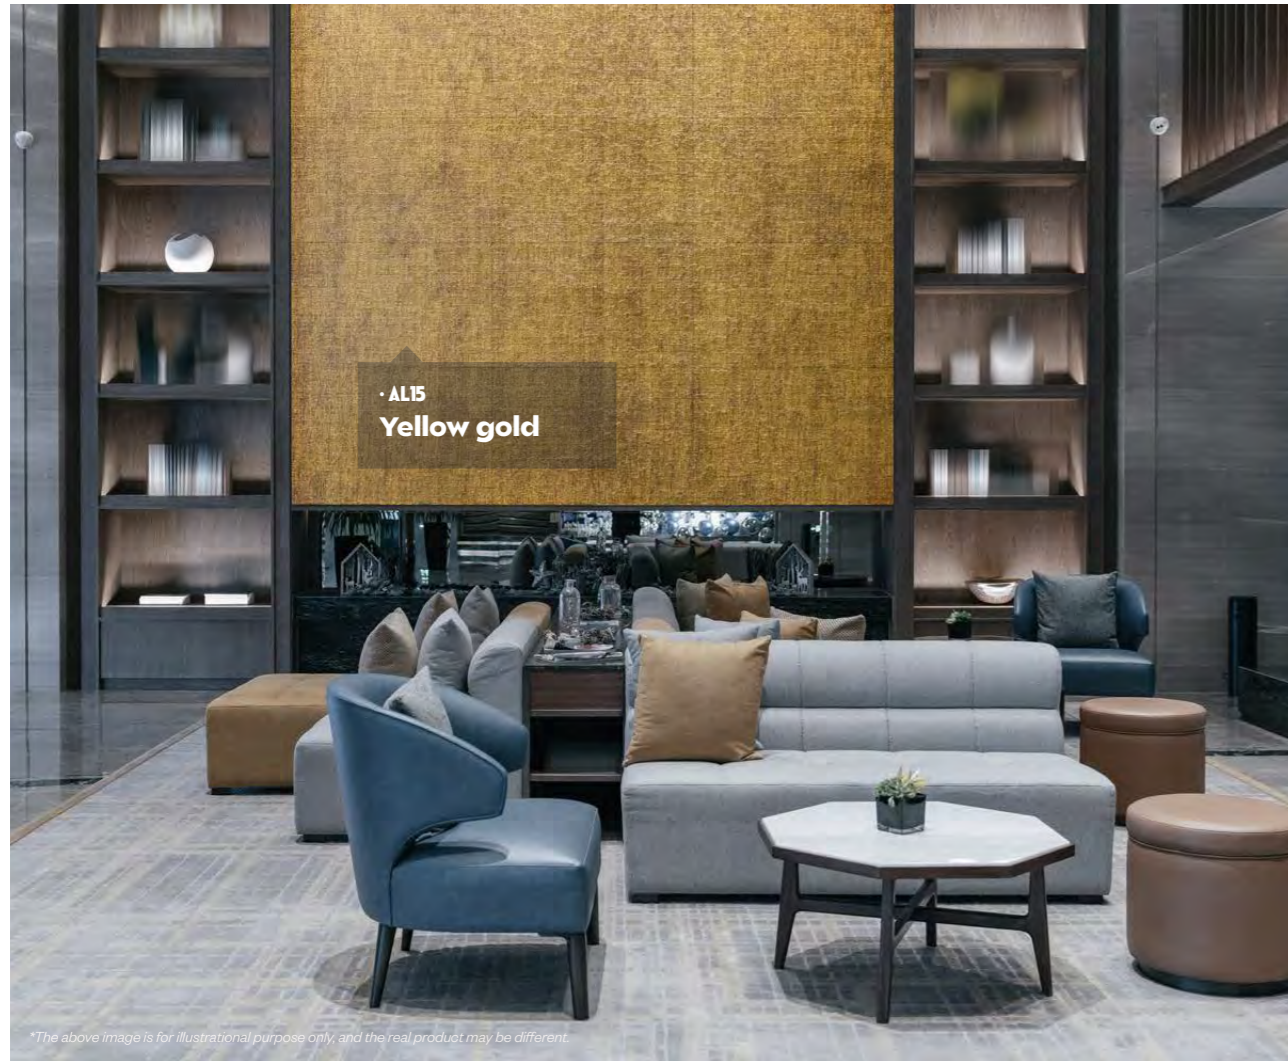

MA12 White warp

MA16 White waves

NG20 Edgy cream

MK18 Beige waves

NE13 Shimmery gold

Metallic Moodboard

Metallic | Prestige Line

*The above image is for illustrational purpose only, and the real product may be different.