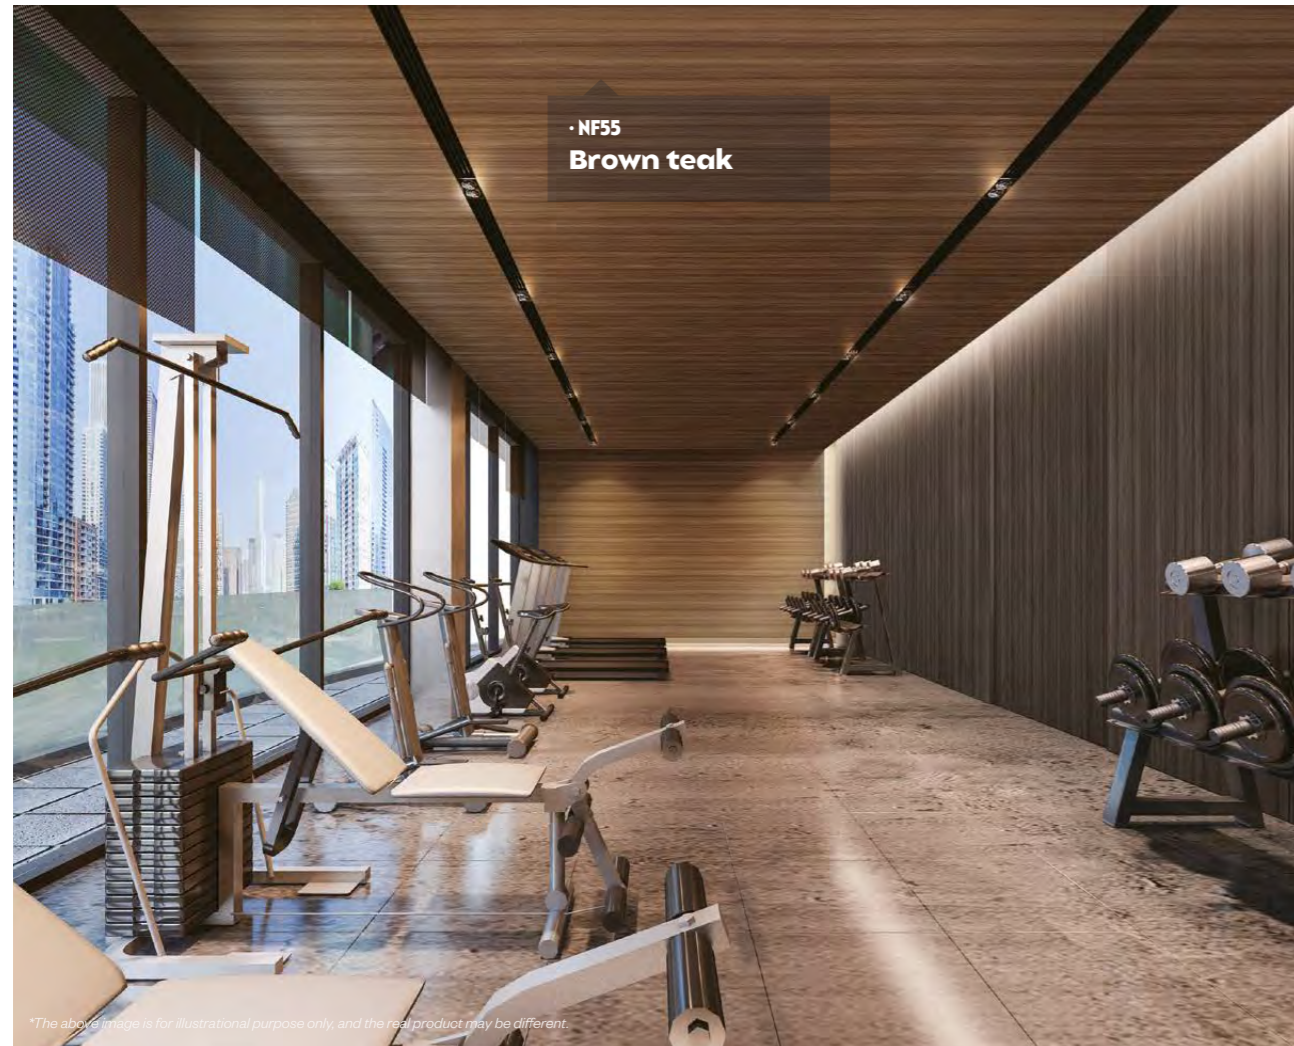

Dark

F5 Structured oak

NF50 Castagno eiche

CT25 Aged birch

NF55  Brown teak

NF55
Brown teak

*The above image is for illustrational purpose only, and the real product may be different.

CT26 Bordeaux birch