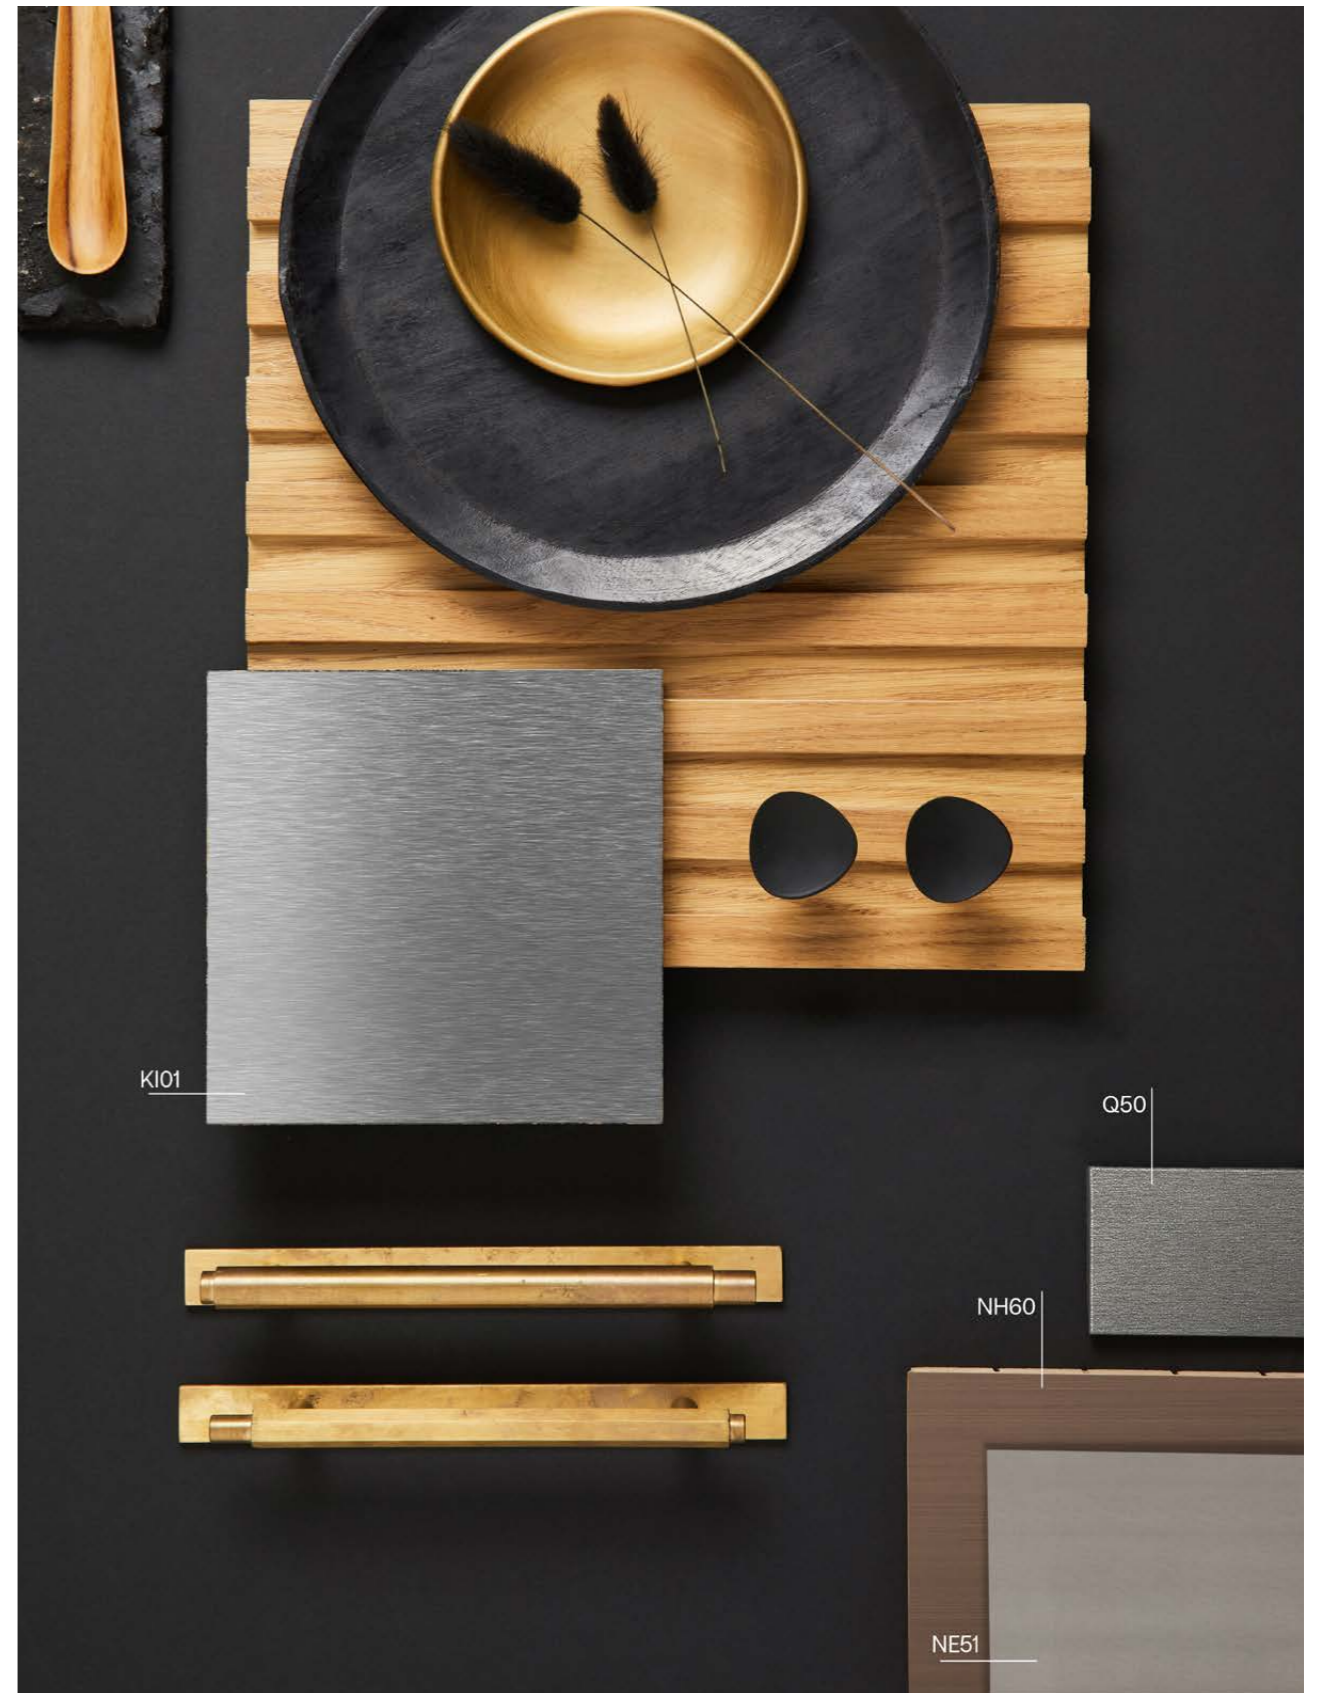

Brushed
Moodboard

05 Steel

KI01 - NE47

STEEL
BRUSHED
BRUSHED ☑
RUST ☑
AURORA ☑

This above image is for illustrational purpose only, and the real product may be different.

KI01

Q50

NH60

NE51

Brushed

NE47  Soft gold

ND02  Stripes gold

NE48  Dark copper

NH63  Striped silver

Q3  Hard gold

Q2  Hard silver